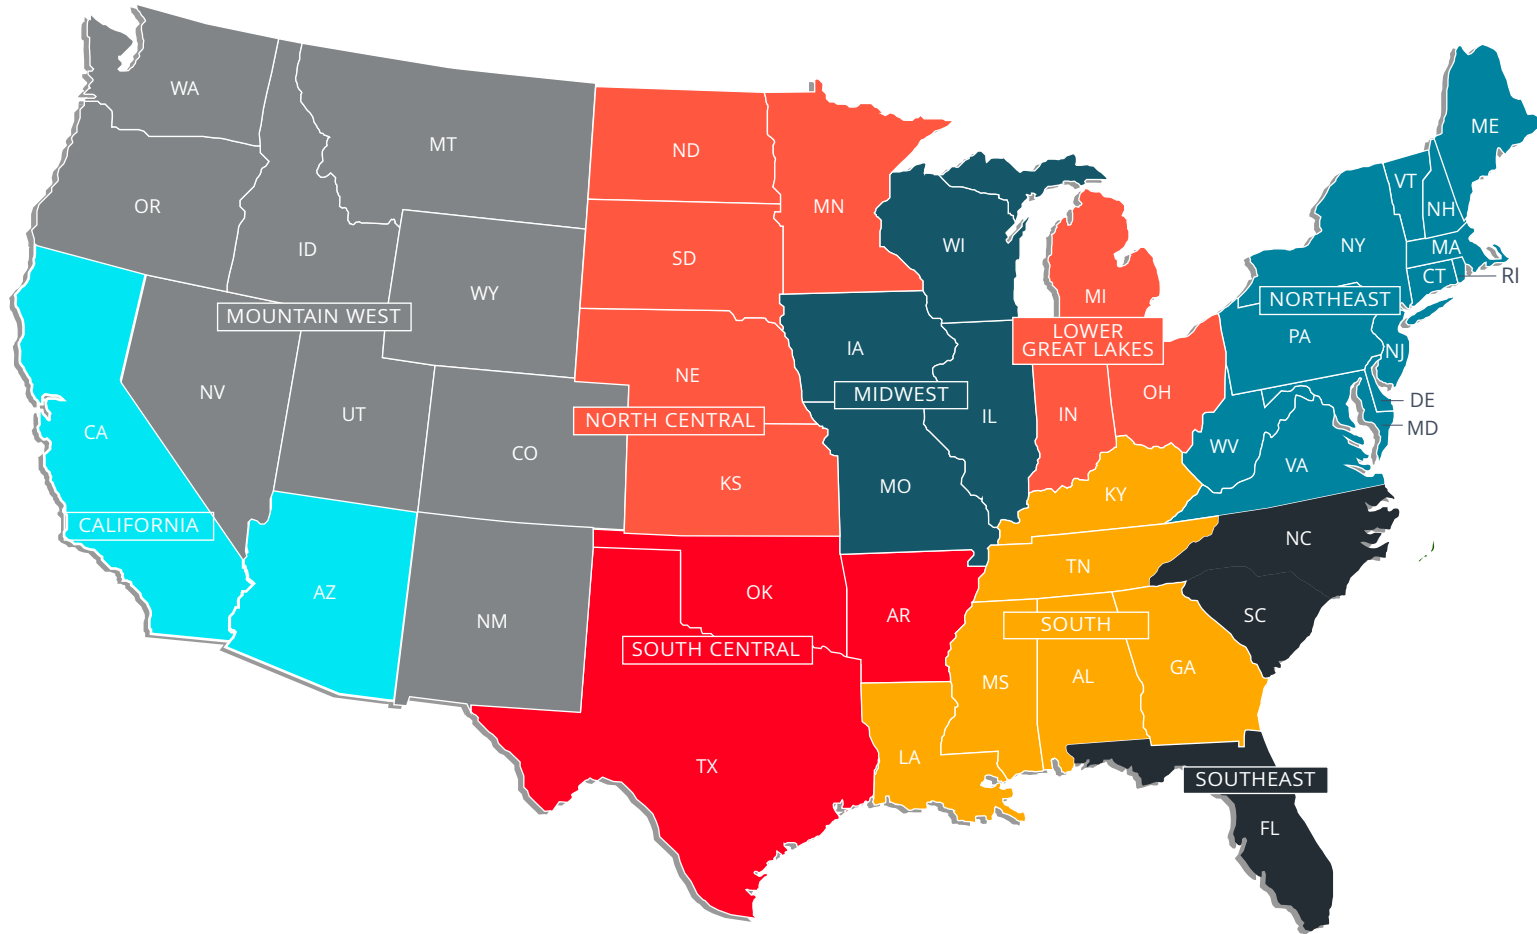

broadvoice

CHANNEL TERRITORY MAP

Jason Shawgo
VP, Channel Sales

Yvette Bratt
California

Darrell Maya
Mountain West

Alan Kaplan
Midwest

Tanya Fisher
Lower Great Lakes
& North Central

Kathleen Annitto
Northeast