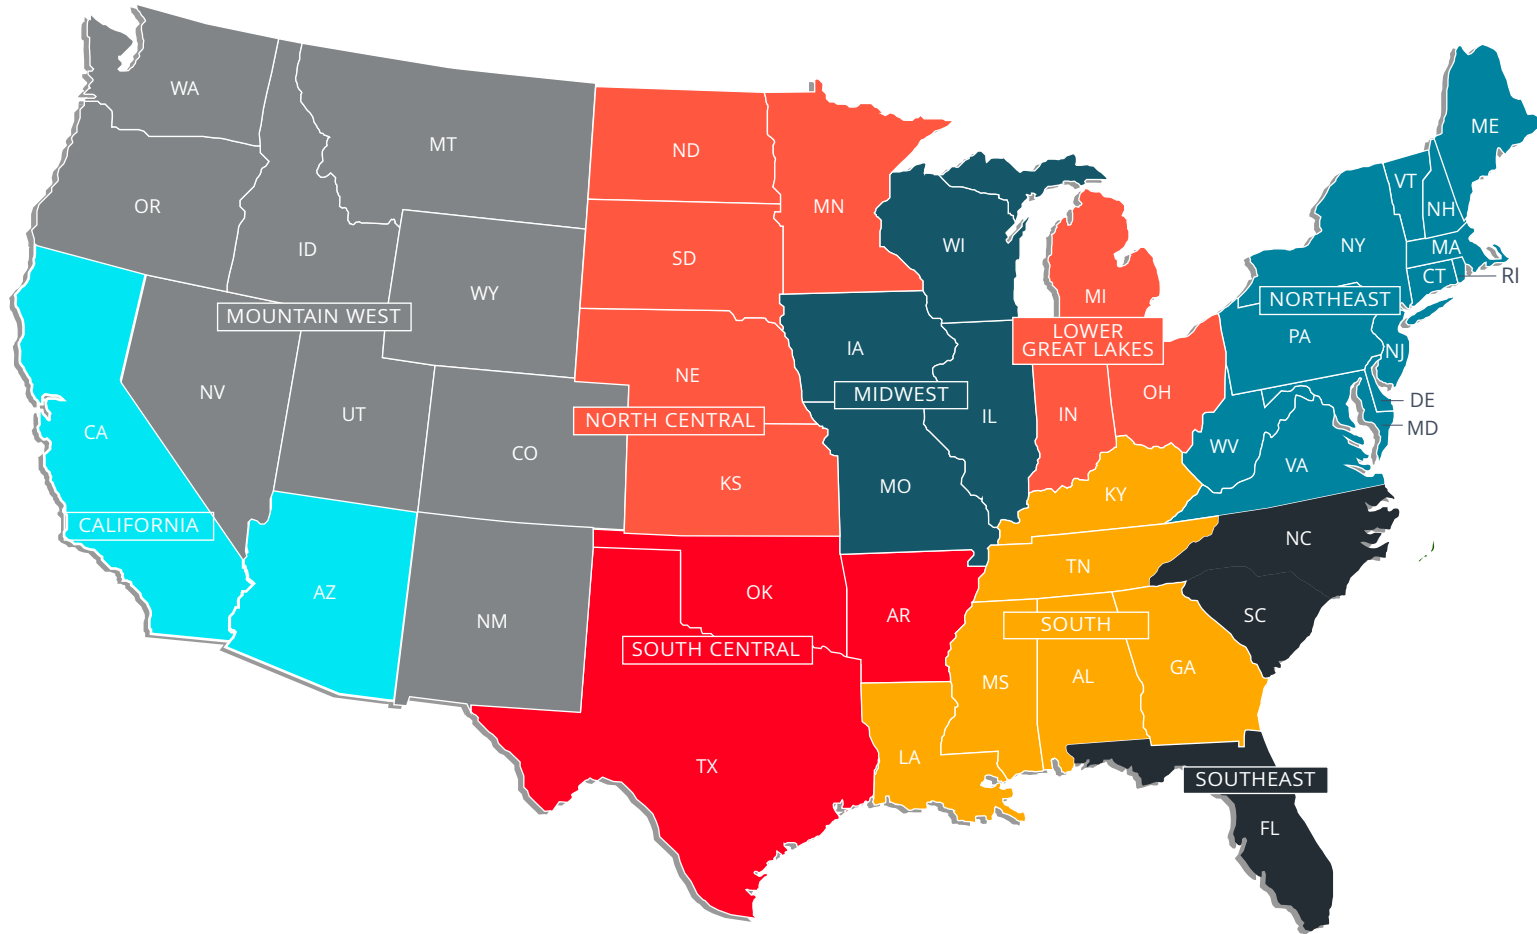

# broadvoice

## CHANNEL TERRITORY MAP

**Jason Shawgo**  
VP, Channel Sales

**Yvette Bratt**  
California

**Darrell Maya**  
Mountain West

**Alan Kaplan**  
Midwest

**Tanya Fisher**  
Lower Great Lakes  
& North Central