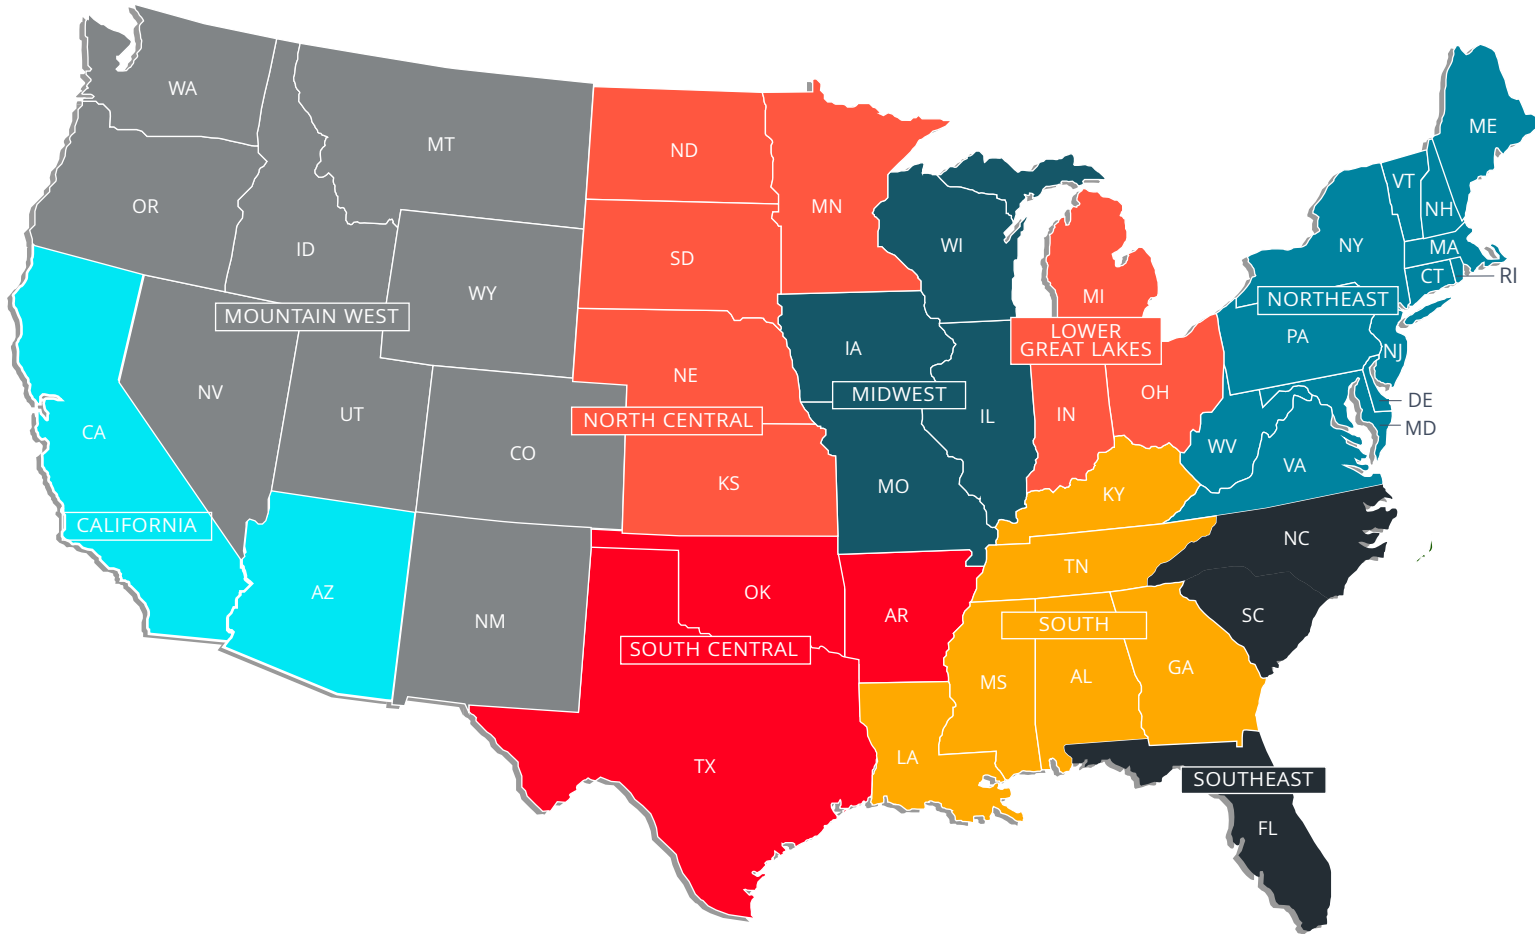

# broadvoice

## CHANNEL TERRITORY MAP

**Jason Shawgo**  
VP, Channel Sales

**Yvette Bratt**  
California

**Darrell Maya**  
Mountain West

**Alan Kaplan**  
Midwest

**Tanya Fisher**  
Lower Great Lakes  
& North Central