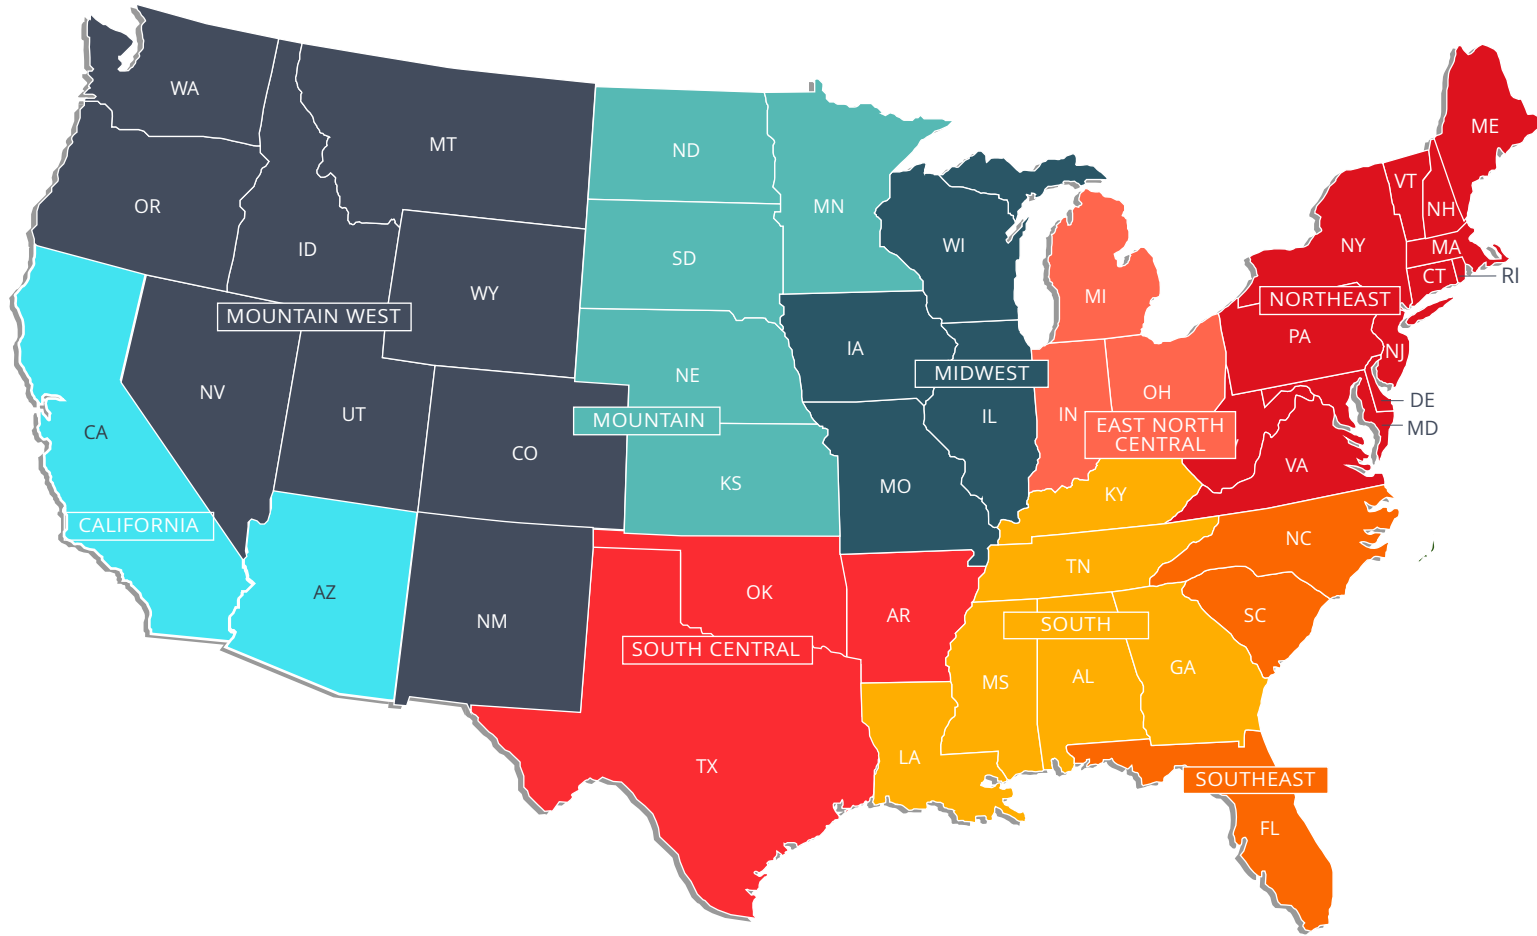

# broadvoice

## CHANNEL TERRITORY MAP

**Jason Shawgo**  
VP, Channel Sales

**Yvette Bratt**  
California

**Darrell Maya**  
Mountain West

**Open**

**Alan Kaplan**  
Midwest

**Tanya Fisher**  
East North Central

**Kathleen Annitto**  
Northeast