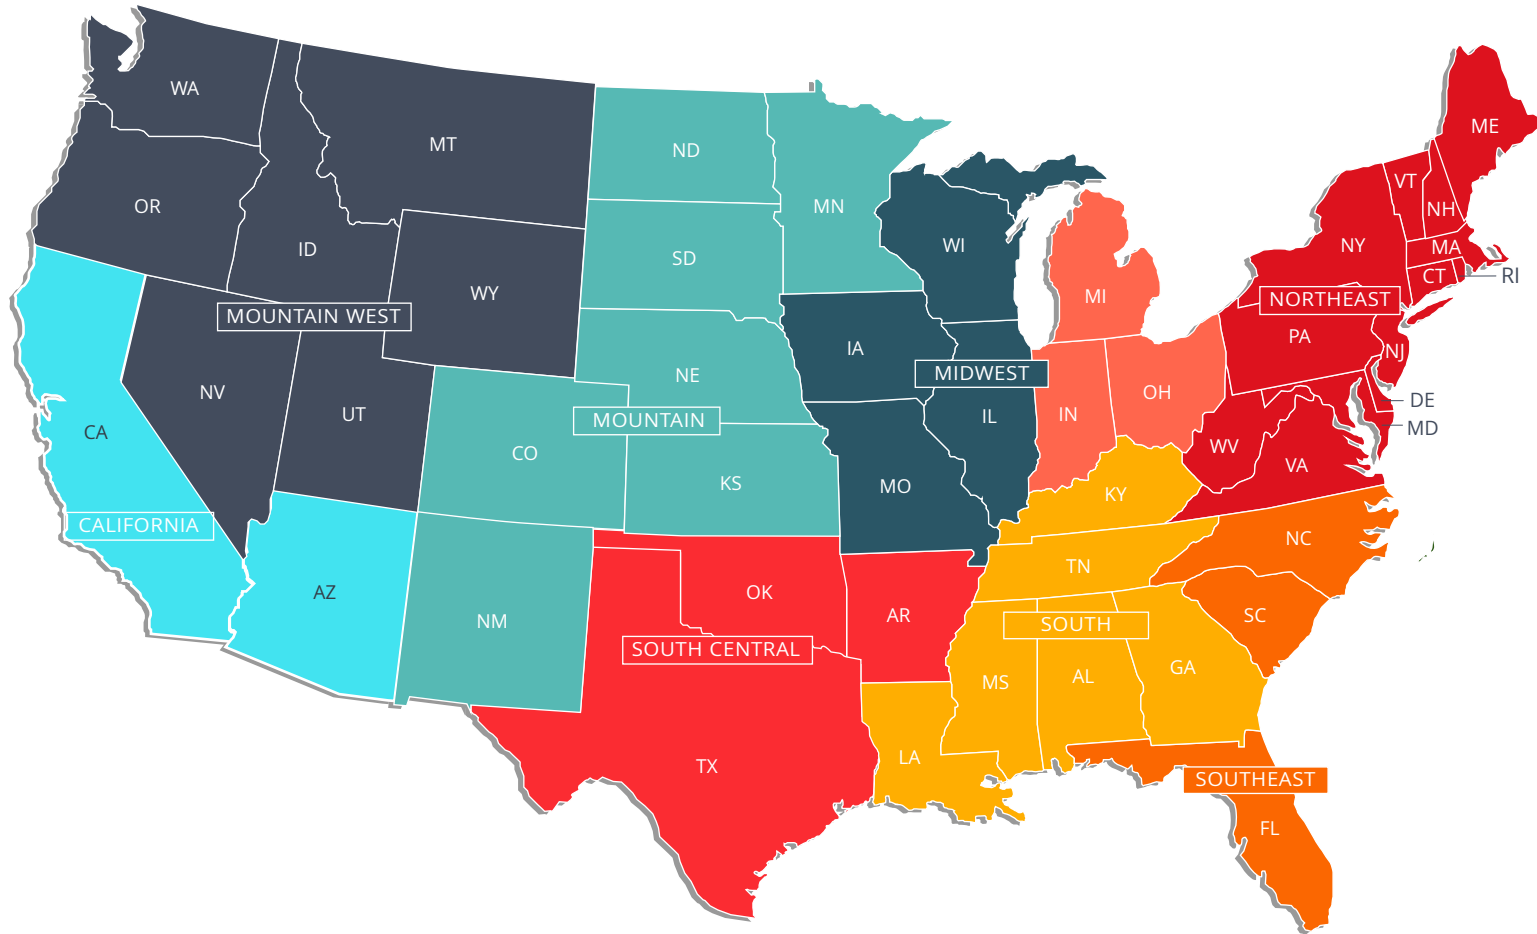

broadvoice

CHANNEL TERRITORY MAP

Jason Shawgo
VP, Channel Sales

Yvette Bratt
California

Open

Pamela Englund
Mountain

Alan Kaplan
Midwest

Tanya Fisher
East North Central